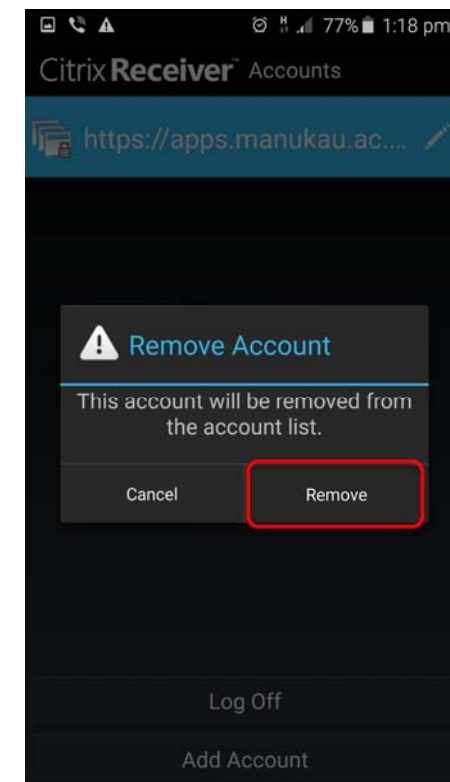

## Remove Account from Citrix for Android Phone & Tablet

This guide will help you remove your account from android device, this will not remove citrix receiver.

**Press and hold for few seconds on account to get more options**

**Choose Remove Account**

**Confirm Remove from the warning pop up**