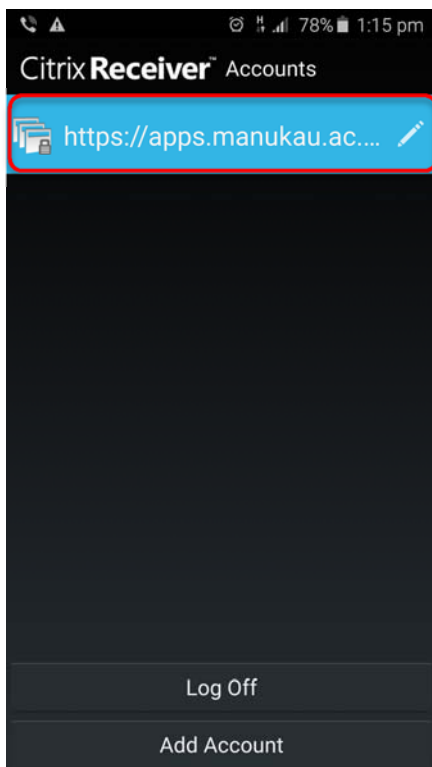

## Remove Account from Citrix for Android Phone & Tablet

This guide will help you remove your account from android device, this will not remove citrix receiver.

**Press and hold for few seconds on account to get more options**

**Choose Remove Account**

**Confirm Remove from the warning pop up**