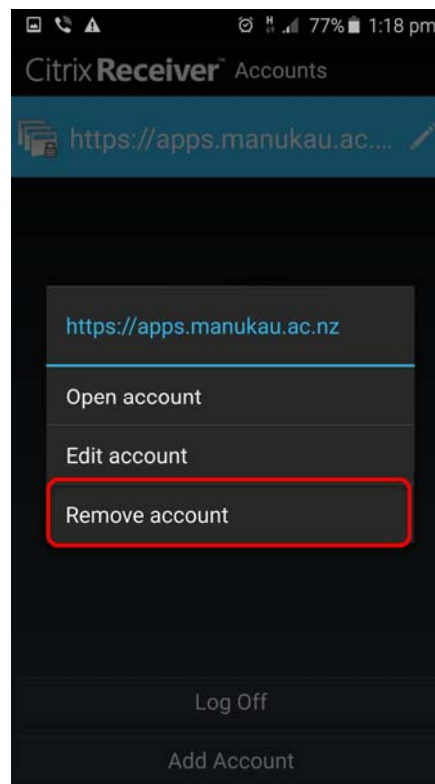

## Remove Account from Citrix for Android Phone & Tablet

This guide will help you remove your account from android device, this will not remove citrix receiver.

**Press and hold for few seconds on account to get more options**

**Choose Remove Account**

**Confirm Remove from the warning pop up**